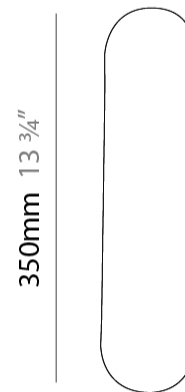

HELIOS SURFACE

D63009-

base number   Finish
Options

1. To build a product code in our configurator select the specify button on the base model # product page
2. To build a manual product code on this datasheet choose from the options listed below in blue font and add the suffix to the base model #

GENERAL

Series: Helios
Brand: Linea Zero
Division: Design
Mounting Type: Surface
Mounting Location: Wall
Subcategory: Ambient

PHYSICAL

Shape: Cylinder
Length (mm): 100
Length (in): 3 ¹⁵/₁₆
Height (mm): 350
Height (in): 13 ³/₄
Extension (mm): 90
Extension (in): 3 ⁹/₁₆
Light Distribution: Omnidirectional
Diffuser: Polilux™ Shade - See Finish Options
[Fixture Finish: WHI / BLK / PBL / POR / PGN / COP / NGD / PKM / SIL](#)
Fixture Material: Polilux™/ Metal holder

ELECTRICAL

Number of Lamps: 1
Lamp Type: LED Retrofit
Bulb Included: Bulb Not Included
Max. Wattage Per Lamp (W): 7
Lamp Base: E26
Input Voltage (V): 120
Upon Request: 277Vac / GU24

LED

OPTICAL

RATINGS AND CERTIFICATIONS

Certified By: Certified for North American Standards
IP rating: IP20

PROJECT
TYPE
SPECIFIER
QUANTITY
DATE